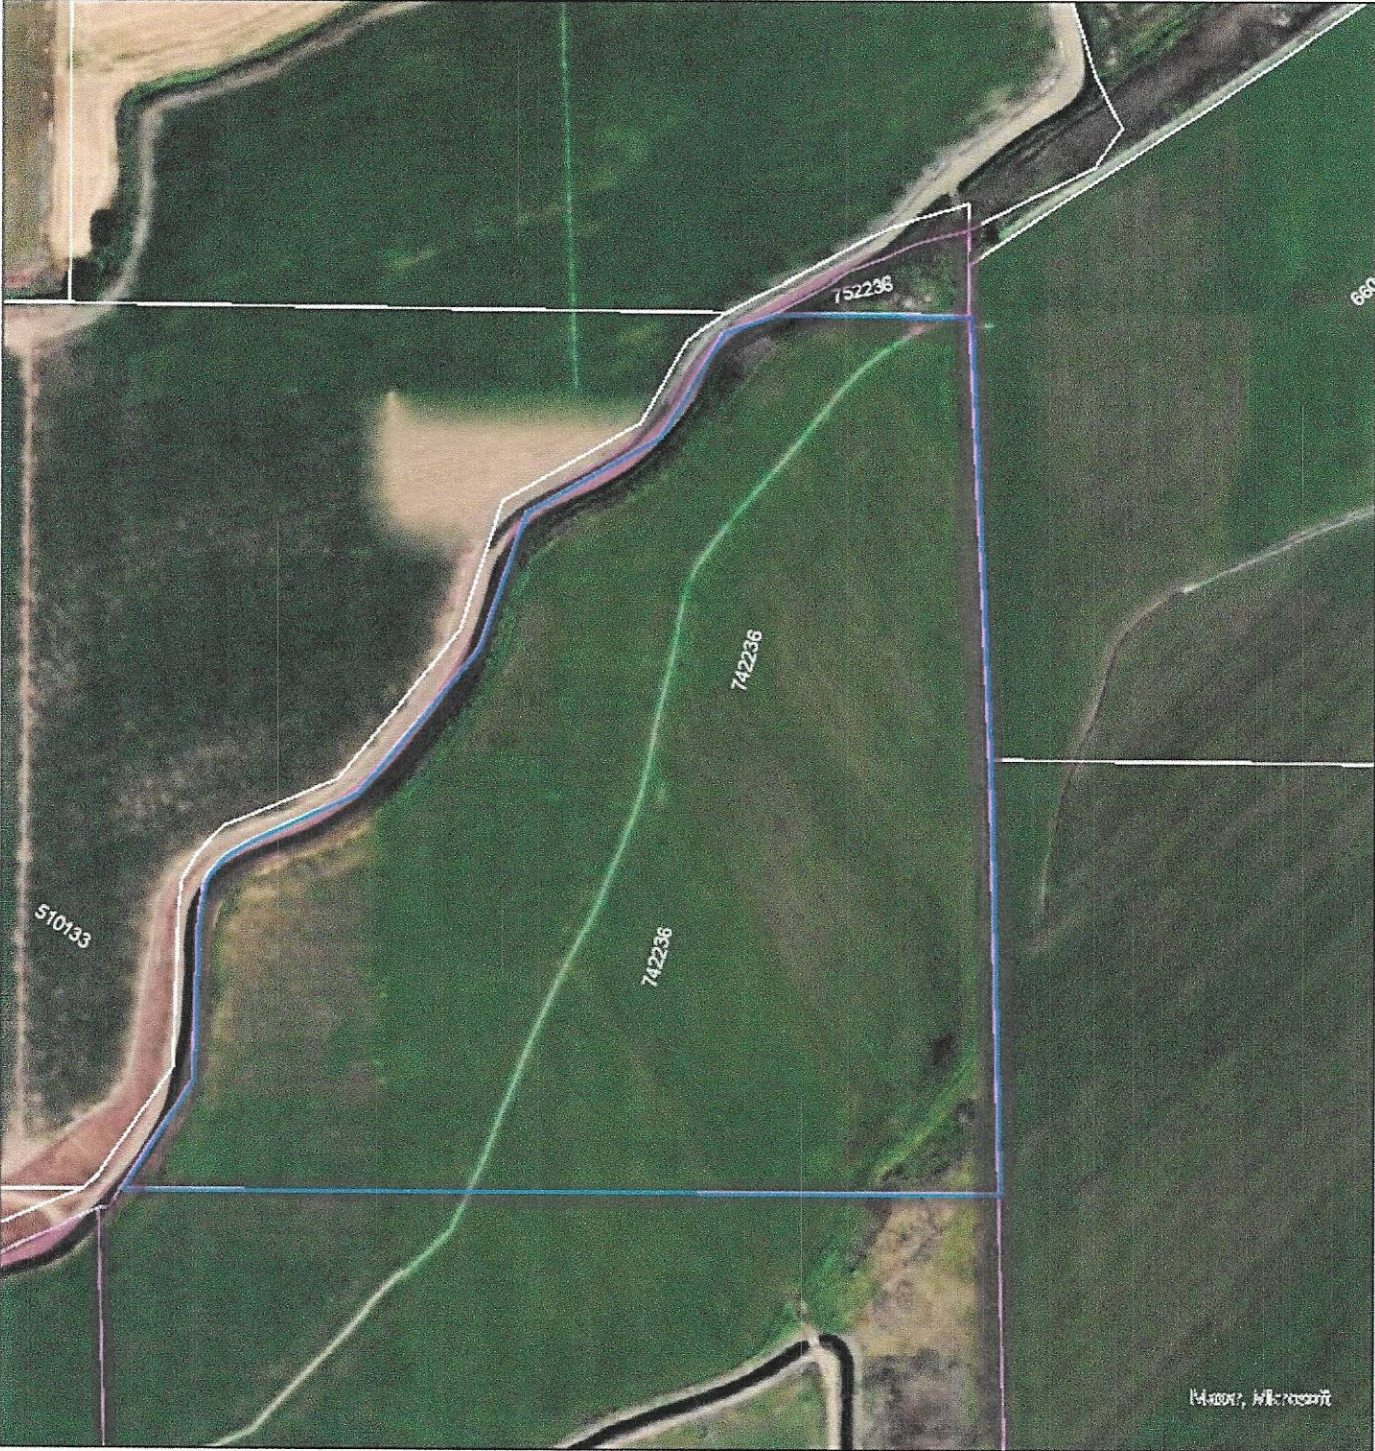

Existing Total

Kittitas County COMPAS Map

Existing TPN's 752236
742236

Kittitas County COMPAS Map

Date: 4/27/2023

Disclaimer:
Kittitas County makes every effort to produce and publish the most current and accurate information possible. No warranties, expressed or implied, are provided for the data, its use, or its interpretation. Kittitas County does not guarantee the accuracy of the material contained herein and is not responsible for any use, misuse or representations by others regarding this information or its derivative.

Existing TPN's 540133
560133

Kittitas County COMPAS Map

Date: 4/27/2023

1 inch equals 376 feet

Disclaimer:
Kittitas County makes every effort to produce and publish the most current and accurate information possible. No warranties, expressed or implied, are provided for the data, its use, or its interpretation. Kittitas County does not guarantee the accuracy of the material contained herein and is not responsible for any use, misuse or representations by others regarding this information or its derivatives.

Existing TPN's 688436,
 540133
 570133
 550133
 267236

Kittitas County COMPAS Map

Date: 4/27/2023

1 inch equals 752 feet

Disclaimer:
 Kittitas County makes every effort to produce and publish the most current and accurate information possible. No warranties, expressed or implied, are provided for the data, its use, or its interpretation. Kittitas County does not guarantee the accuracy of the material contained herein and is not responsible for any use, misuse or representations by others regarding this information or its derivatives.

Bartholomew Geographics