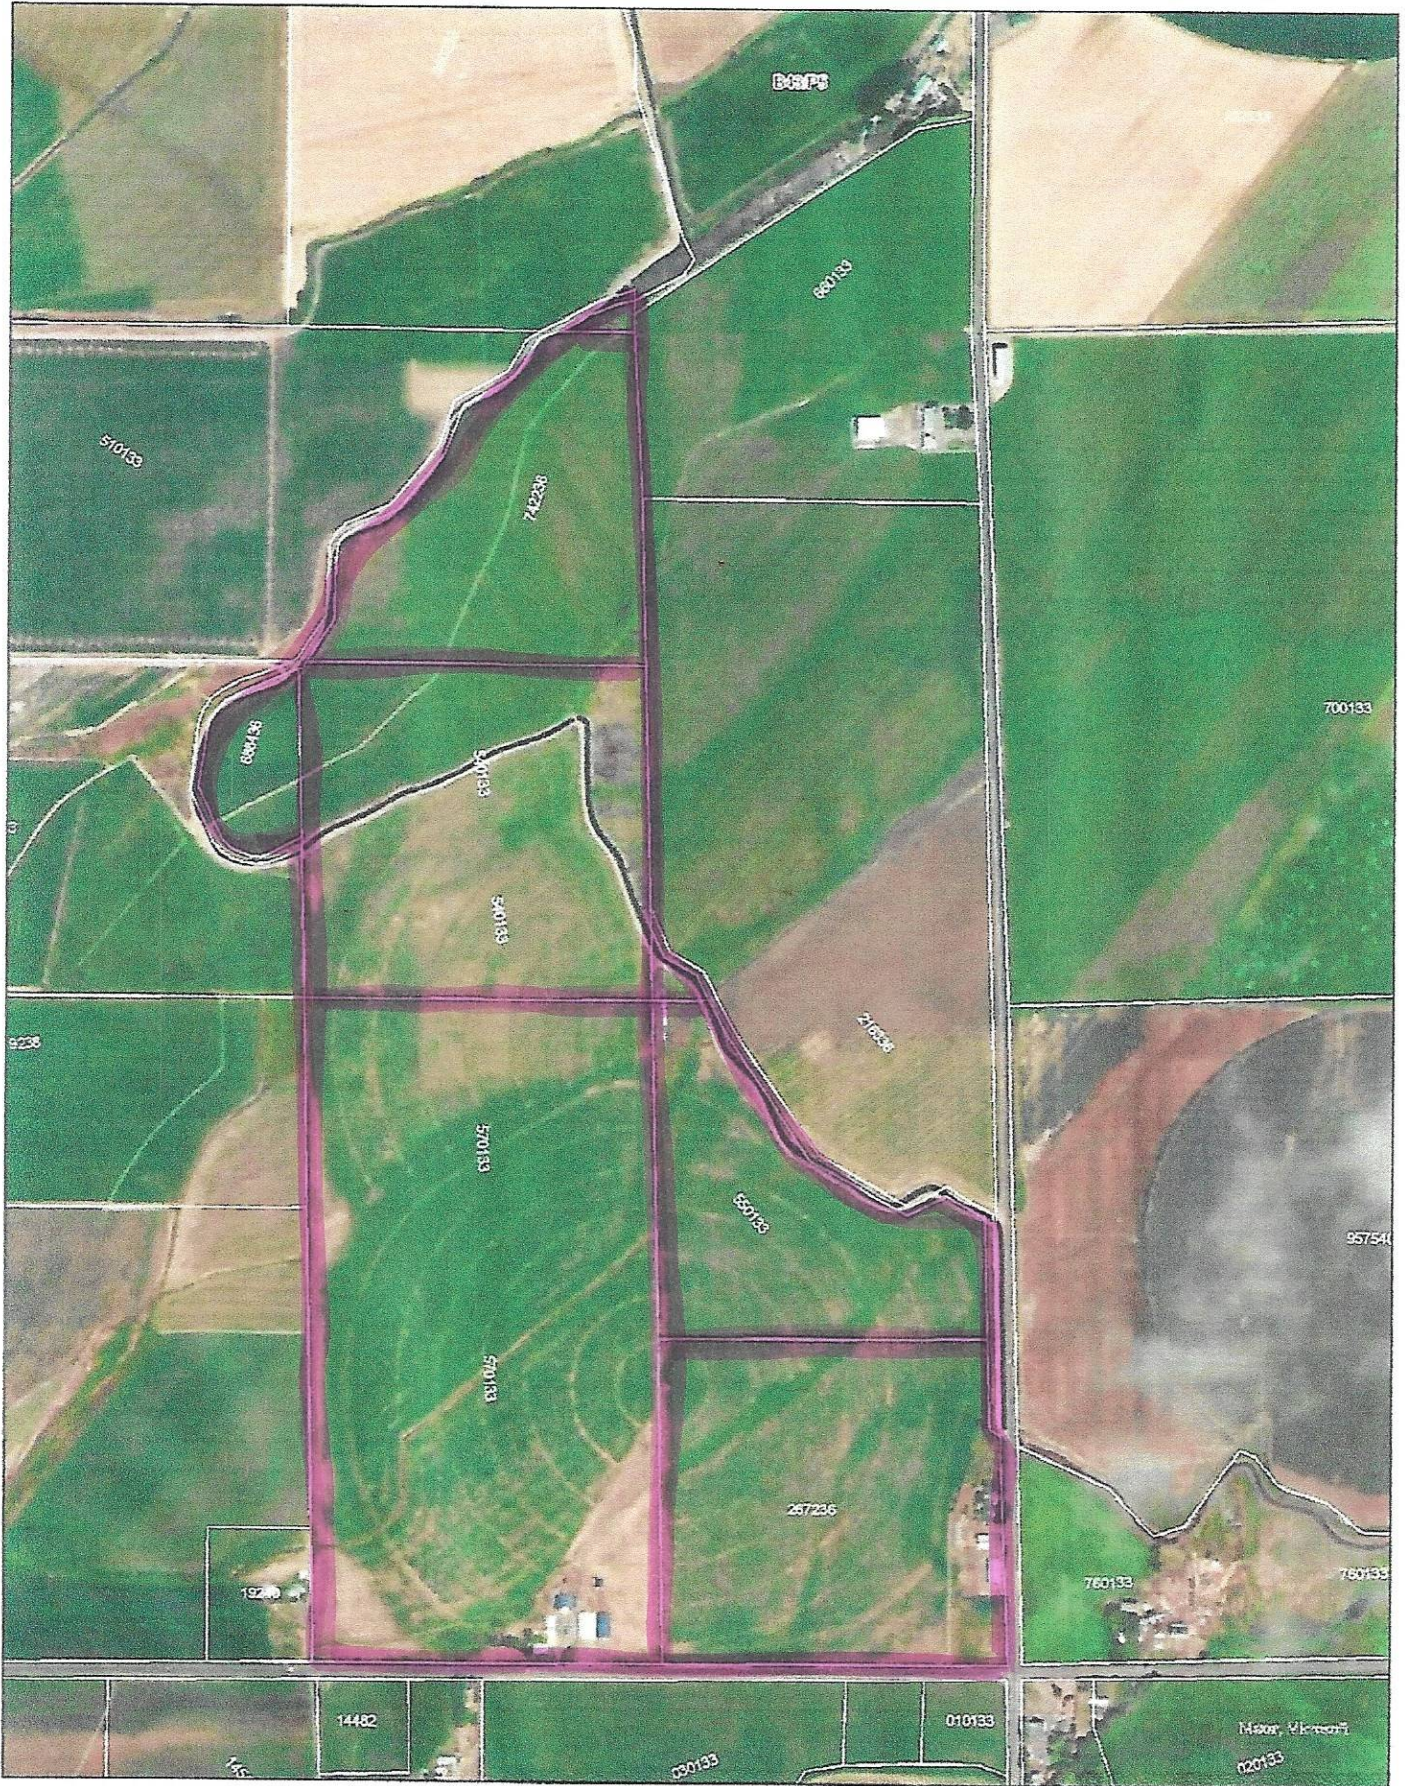

Existing Total

Kittitas County COMPAS Map

Existing TPN's 752236
742236

Kittitas County COMPAS Map

Date: 4/27/2023

Disclaimer:
Kittitas County makes every effort to produce and publish the most current and accurate information possible. No warranties, expressed or implied, are provided for the data, its use, or its interpretation. Kittitas County does not guarantee the accuracy of the material contained herein and is not responsible for any use, misuse or representations by others regarding this information or its derivative.

Existing TPN's 540133
560133

Kittitas County COMPAS Map

Date: 4/27/2023

1 inch equals 376 feet

Disclaimer:
Kittitas County makes every effort to produce and publish the most current and accurate information possible. No warranties, expressed or implied, are provided for the data, its use, or its interpretation. Kittitas County does not guarantee the accuracy of the material contained herein and is not responsible for any use, misuse or representations by others regarding this information or its derivatives.

Existing TPN's 688436,
 540133
 570133
 550133
 267236

Kittitas County COMPAS Map

Date: 4/27/2023

1 inch equals 752 feet

Disclaimer:
 Kittitas County makes every effort to produce and publish the most current and accurate information possible. No warranties, expressed or implied, are provided for the data, its use, or its interpretation. Kittitas County does not guarantee the accuracy of the material contained herein and is not responsible for any use, misuse or representations by others regarding this information or its derivatives.

Bartholomew Geographics